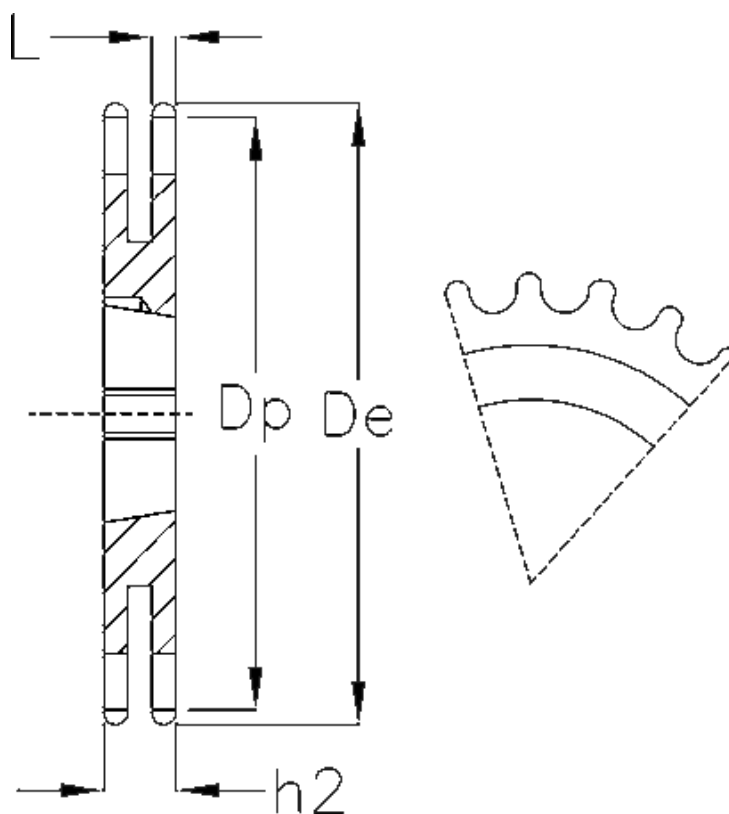

Article number: 616032006017

Description: Taperbored sprocket 10 B-2 Z=17 duplex  
for bushing 1610

## Measures

Buchse = 1610  
C = 1.6  
Chain = 10 B-2  
Chain size = 5/8" x 3/8"  
De = 93  
Dp = 86.36  
H = 25.5  
h2 = 25.5

Material = Stål  
Number of teeth = 17